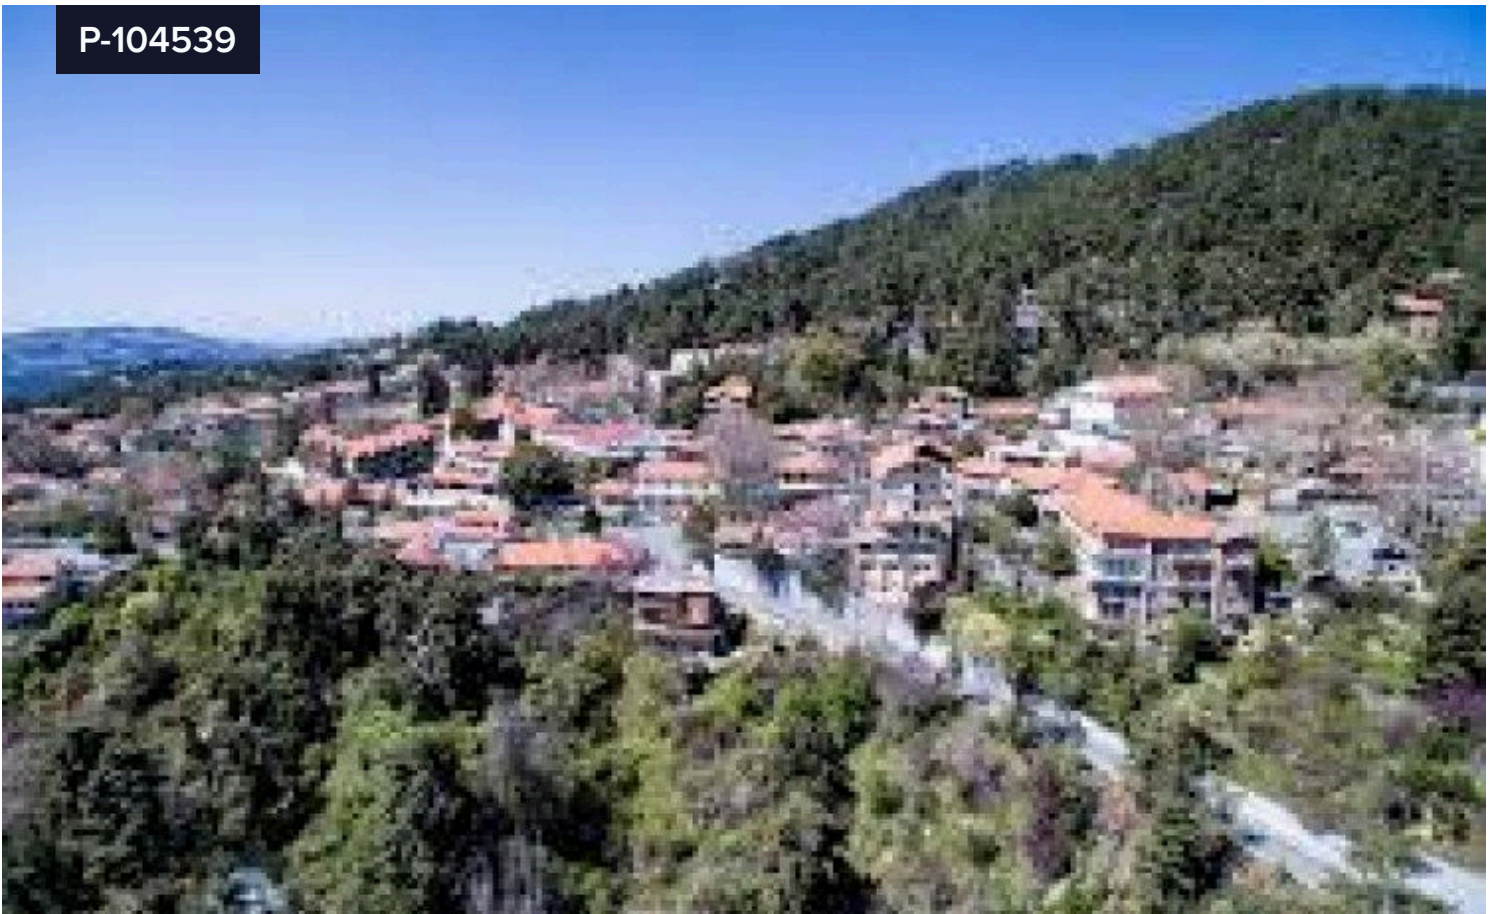

P-104539

Plot For Sale In Kato Platres Limassol Cyprus €130,000

 Kato Platres, Limassol

Area

 1091 m²

Residential plot now available in Kato Platres area with amazing mountain views in the best quiet area of Platres. The plot is 1091m² allow 20% coverage ratio and 20% building destiny 2 floors. Platres is one of the best resorts in Cyprus not far from Limassol and near Troodos mountains.