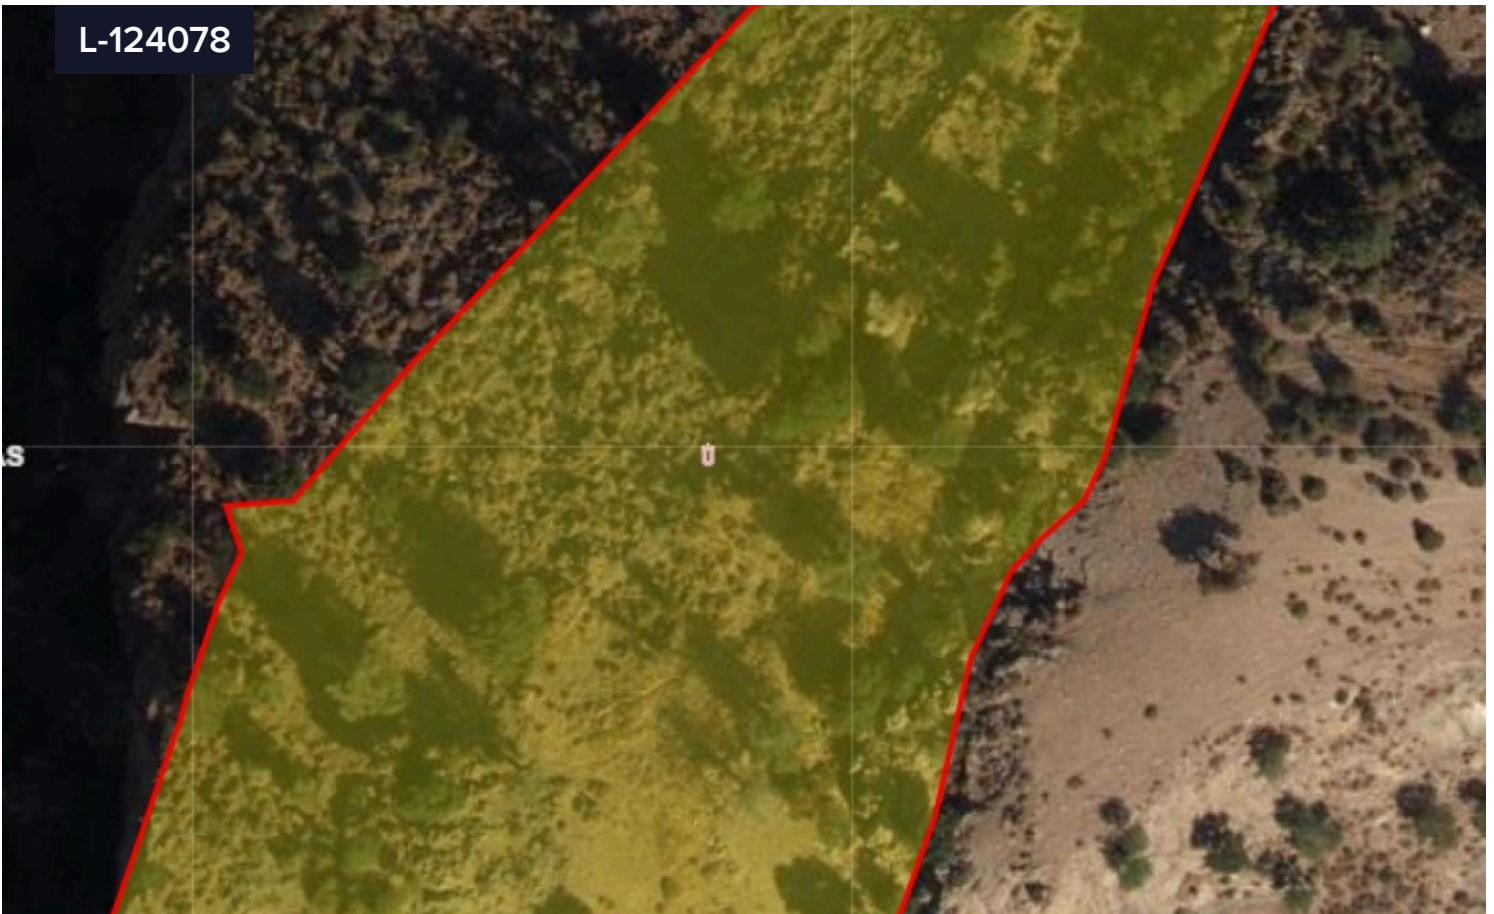

L-124078

Land For Sale In Pegeia Paphos Cyprus

€65,000

 Peγια, Paphos

Area

 **7358 m²**

Type

Field

Title deed

Yes

Agricultural land located in Pegeia, Paphos. The size of the land is 7358 square meters. Falls into

Peγια is situated mainly on the steep slopes of the coastal hills inland from Coral Bay, at the southern end of the Akamas Peninsula, and it lies 14 km northwest of Paphos. It has a large British population and a growing number of holiday homes and apartments. In the town centre can be found the town hall, a church, a police station and several small shops, restaurants and banks. Due to its hillside location many parts of the town offer views over Coral Bay and Paphos.